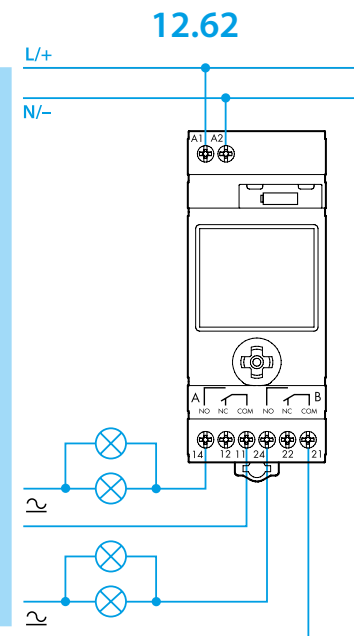

1. **2 SETTINGS (examples)**
   - 2a Setting: year, day, month, hour, minutes, EU (daylight saving)
   - 2b Holiday program (Start: day/month. Finish: day/month), PIN, END

1. **3 PROGRAMMING (examples)**
   - 3a ON - OFF Function (6:25 ON - 19:15 OFF, Mon, Wed, Fri, Sun)
   - 3b PULSE function (11:00 pulse 5 s, Mon Wed Fri)

1. **4 MANUAL MODE**
   - 4a Manual ON/OFF channel A
   - 4b Manual ON/OFF channel B (12.62 only)
   - 4c Permanent Manual over-ride ON/OFF - Channel A
   - 4d Permanent Manual over-ride ON/OFF - Channel B (12.62 only)

1. **5 DELETION of all program**
2. **6 DELETION of single program**

NOTE
- Battery replacement: BATTERY CR 2032 (LiMnO₂) 3V, 230mAh.
Complies with Article 11, EU directive 2006/66/CE.
Dispose of batteries according to local regulations
- Back-light display (only with power supply)
- Minimum switching interval: 1 second (pulse function)

EN 60669-1 / EN 60669-2-1	
	12.6x.8.230.0000 U_N 110...230 V AC (50/60 Hz) / DC $U_{min} - U_{max}$ 88 V - 253 V (AC/DC) P 2.8 VA (50 Hz) / 0.9 W
	12.61.0.024.0000 U_N 24 (12...24) V AC (50/60 Hz) / DC $U_{min} - U_{max}$ 10 V - 30 V (AC/DC) P 2.2 VA / 1.2 W
	1 CO (SPDT) (12.61) 2 CO (DPDT) (12.62) 16 A 250 V AC
	AC1 4000 VA AC15 (230 V AC) 750 VA
	(230 V) 2000 W
	(230 V) 750 W
	CFL-LED (230 V) 400 W
	(-20...+50)°C
IP20