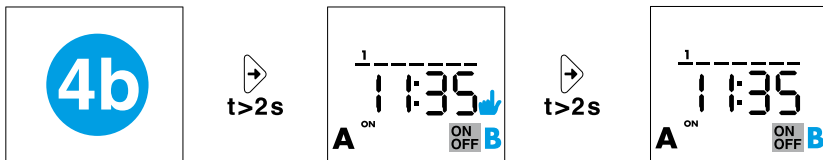

4

4a

4b

4c

4d

5

IT CANCELLAZIONE DI TUTTI I PROGRAMMI
EN DELETION OF ALL PROGRAM
FR SUPPRESSION DE TOUS LES PROGRAMMES
DE LÖSCHEN ALLER PROGRAMME
NL WISSEN VAN ALLE PROGRAMMA'S
PT ELIMINAÇÃO DE TODO PROGRAMA
ES BORRAR TODOS LOS PROGRAMAS

HU AZ ÖSSZES PROGRAM TÖRLÉSE
CS ODSTRANĚNÍ VŠECH PROGRAMU
PL USUNIĘCIE WSZYSTKICH PROGRAMÓW
RO ȘTERGE TOATE PROGRAMELE
RU УДАЛЕНИЕ ВСЕХ ПРОГРАММ
EL ΔΙΑΓΡΑΦΗ ΌΛΩΝ ΤΩΝ ΠΡΟΓΡΑΜΜΑΤΩΝ
AR محو كل البرامج

6

IT CANCELLAZIONE DI UN SINGOLO PROGRAMMA
EN DELETION OF SINGLE PROGRAM
FR SUPPRESSION D'UN SEUL PROGRAMME
DE LÖSCHEN EINES PROGRAMMES
NL WISSEN VAN EEN ENKEL PROGRAMMA
PT ELIMINAÇÃO DE PROGRAMA INDIVIDUAL
ES BORRAR UN PROGRAMA

HU EGY PROGRAM TÖRLÉSE
CS ODSTRANĚNÍ JEDNOHO PROGRAMU
PL USUNIĘCIE JEDNEGO PROGRAMU
RO ȘTERGE UN SINGUR PROGRAM
RU УДАЛЕНИЕ ОДНОЙ ПРОГРАММЫ
EL ΔΙΑΓΡΑΦΗ ΕΝΟΣ ΠΡΟΓΡΑΜΜΑΤΟΣ
AR محو برنامج واحد