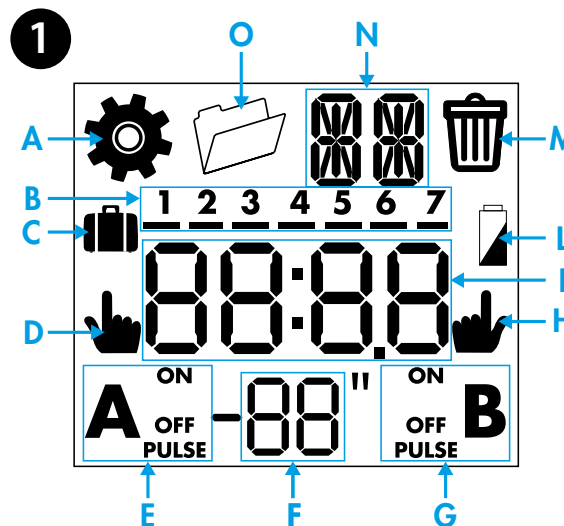

1. **2 SETTINGS (examples)**
   - 2a Setting: year, day, month, hour, minutes, EU (daylight saving)
   - 2b Holiday program (Start: day/month. Finish: day/month), PIN, END

1. **3 PROGRAMMING (examples)**
   - 3a ON - OFF Function (6:25 ON - 19:15 OFF, Mon, Wed, Fri, Sun)
   - 3b PULSE function (11:00 pulse 5 s, Mon Wed Fri)

1. **4 MANUAL MODE**
   - 4a Manual ON/OFF channel A
   - 4b Manual ON/OFF channel B (12.62 only)
   - 4c Permanent Manual over-ride ON/OFF - Channel A
   - 4d Permanent Manual over-ride ON/OFF - Channel B (12.62 only)

1. **5 DELETION of all program**
2. **6 DELETION of single program**

NOTE
- Battery replacement: BATTERY CR 2032 (LiMnO₂) 3V, 230mAh.
Complies with Article 11, EU directive 2006/66/CE.
Dispose of batteries according to local regulations
- Back-light display (only with power supply)
- Minimum switching interval: 1 second (pulse function)

EN 60669-1 / EN 60669-2-1	
	12.6x.8.230.0000 U_N 110...230 V AC (50/60 Hz) / DC $U_{min} - U_{max}$ 88 V - 253 V (AC/DC) P 2.8 VA (50 Hz) / 0.9 W
	12.61.0.024.0000 U_N 24 (12...24) V AC (50/60 Hz) / DC $U_{min} - U_{max}$ 10 V - 30 V (AC/DC) P 2.2 VA / 1.2 W
	1 CO (SPDT) (12.61) 2 CO (DPDT) (12.62) 16 A 250 V AC
	AC1 4000 VA AC15 (230 V AC) 750 VA
	(230 V) 2000 W
	(230 V) 750 W
	CFL-LED (230 V) 400 W
	(-20...+50)°C
IP20