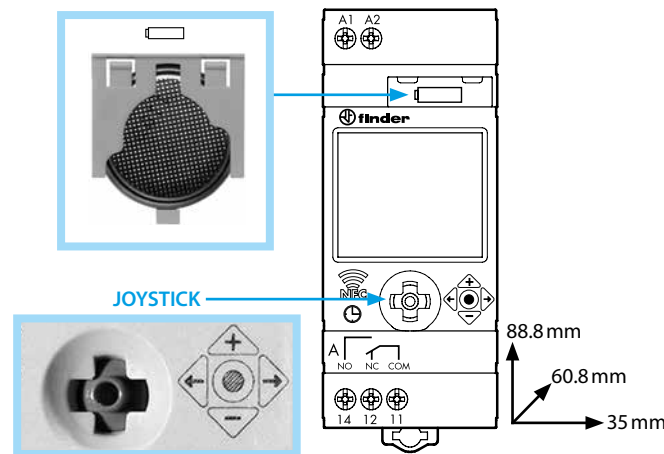

1. **2 SETTINGS (examples)**
   - 2a Setting: year, day, month, hour, minutes, EU (daylight saving)
   - 2b Holiday program (Start: day/month. Finish: day/month), PIN, END

1. **3 PROGRAMMING (examples)**
   - 3a ON - OFF Function (6:25 ON - 19:15 OFF, Mon, Wed, Fri, Sun)
   - 3b PULSE function (11:00 pulse 5 s, Mon Wed Fri)

1. **4 MANUAL MODE**
   - 4a Manual ON/OFF channel A
   - 4b Manual ON/OFF channel B (12.62 only)
   - 4c Permanent Manual over-ride ON/OFF - Channel A
   - 4d Permanent Manual over-ride ON/OFF - Channel B (12.62 only)

1. **5 DELETION of all program**
2. **6 DELETION of single program**

NOTE
- Battery replacement: BATTERY CR 2032 (LiMnO₂) 3V, 230mAh.
Complies with Article 11, EU directive 2006/66/CE.
Dispose of batteries according to local regulations
- Back-light display (only with power supply)
- Minimum switching interval: 1 second (pulse function)

EN 60669-1 / EN 60669-2-1	
	12.6x.8.230.0000 U_N 110...230 V AC (50/60 Hz) / DC $U_{min} - U_{max}$ 88 V - 253 V (AC/DC) P 2.8 VA (50 Hz) / 0.9 W
	12.61.0.024.0000 U_N 24 (12...24) V AC (50/60 Hz) / DC $U_{min} - U_{max}$ 10 V - 30 V (AC/DC) P 2.2 VA / 1.2 W
	1 CO (SPDT) (12.61) 2 CO (DPDT) (12.62) 16 A 250 V AC
	AC1 4000 VA AC15 (230 V AC) 750 VA
	(230 V) 2000 W
	(230 V) 750 W
	CFL-LED (230 V) 400 W
	(-20...+50)°C
IP20