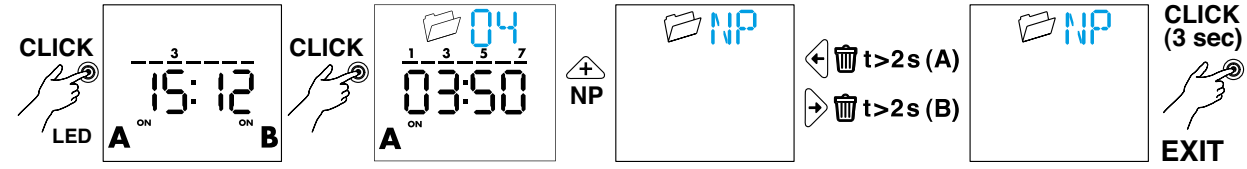

5

IT CANCELLAZIONE DI TUTTI I PROGRAMMI
EN DELETION OF ALL PROGRAM
FR SUPPRESSION DE TOUS LES PROGRAMMES
DE LÖSCHEN ALLER PROGRAMME
NL WISSEN VAN ALLE PROGRAMMA'S
PT ELIMINAÇÃO DE TODO PROGRAMA
ES BORRAR TODOS LOS PROGRAMAS

HU AZ ÖSSZES PROGRAM TÖRLÉSE
CS ODSTRANĚNÍ VŠECH PROGRAMU
PL USUNIĘCIE WSZYSTKICH PROGRAMÓW
RO ȘTERGE TOATE PROGRAMELE
RU УДАЛЕНИЕ ВСЕХ ПРОГРАММ
EL ΔΙΑΓΡΑΦΗ ΌΛΩΝ ΤΩΝ ΠΡΟΓΡΑΜΜΑΤΩΝ
AR محو كل البرامج