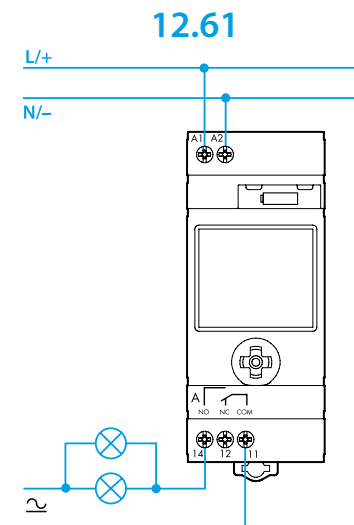

1. **2 SETTINGS (examples)**
   - 2a Setting: year, day, month, hour, minutes, EU (daylight saving)
   - 2b Holiday program (Start: day/month. Finish: day/month), PIN, END

1. **3 PROGRAMMING (examples)**
   - 3a ON - OFF Function (6:25 ON - 19:15 OFF, Mon, Wed, Fri, Sun)
   - 3b PULSE function (11:00 pulse 5 s, Mon Wed Fri)

1. **4 MANUAL MODE**
   - 4a Manual ON/OFF channel A
   - 4b Manual ON/OFF channel B (12.62 only)
   - 4c Permanent Manual over-ride ON/OFF - Channel A
   - 4d Permanent Manual over-ride ON/OFF - Channel B (12.62 only)

1. **5 DELETION of all program**
2. **6 DELETION of single program**

NOTE
- Battery replacement: BATTERY CR 2032 (LiMnO₂) 3V, 230mAh.
Complies with Article 11, EU directive 2006/66/CE.
Dispose of batteries according to local regulations
- Back-light display (only with power supply)
- Minimum switching interval: 1 second (pulse function)

EN 60669-1 / EN 60669-2-1	
	12.6x.8.230.0000 U_N 110...230 V AC (50/60 Hz) / DC $U_{min} - U_{max}$ 88 V - 253 V (AC/DC) P 2.8 VA (50 Hz) / 0.9 W
	12.61.0.024.0000 U_N 24 (12...24) V AC (50/60 Hz) / DC $U_{min} - U_{max}$ 10 V - 30 V (AC/DC) P 2.2 VA / 1.2 W
	1 CO (SPDT) (12.61) 2 CO (DPDT) (12.62) 16 A 250 V AC
	AC1 4000 VA AC15 (230 V AC) 750 VA
	(230 V) 2000 W
	(230 V) 750 W
	CFL-LED (230 V) 400 W
	(-20...+50)°C
IP20